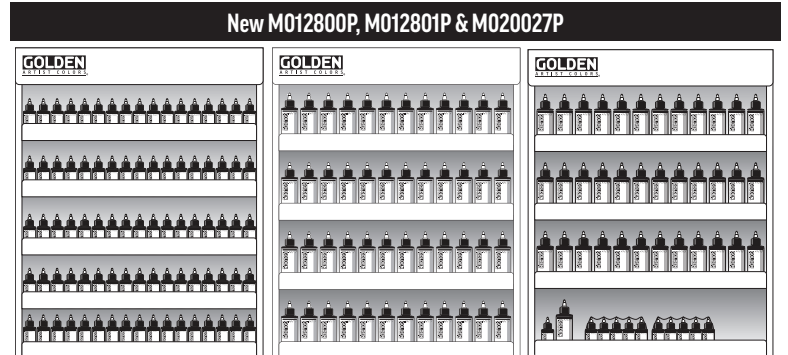

Fluorescent Violet

#8507 Ser 5

Set-Ups and Conversion Kits

ITEM #	NAME	DESCRIPTION	LIST PRICE (US)
M012800P	High Flow 85 Facing 1 oz. Setup	85 colors x 3 deep in 1 oz. Bottles, includes all 37 NEW colors	\$2,465.55
MC2022-01K	Conversion Kit for 1oz/4oz Setup	3 each of 37 NEW High Flow colors plus shelf components and tags	\$1,090.59

ITEM #	NAME	DESCRIPTION	LIST PRICE (US)
M012801P	High Flow 48 Facing 4 oz. Part A	48 colors x 3 deep in 4 oz. Bottles. Includes 10 NEW colors	\$3,645.06
MC2022-02K	Conversion Kit for 4oz Part A	3 each of 10 NEW High Flow colors plus tags to convert your current M012801 setup	\$721.50

ITEM #	NAME	DESCRIPTION	LIST PRICE (US)
M020027P	NEW High Flow 39 Facing 4 oz. Part B	36 colors x 3 deep in 4 oz. bottles plus High Flow Medium and sets	\$3,145.10
MC2022-03K	Conversion/Expansion Kit	37 new colors x 3 deep each in 1oz. and 4oz. to convert & expand from 2 to 3 cabinets	\$3,958.68