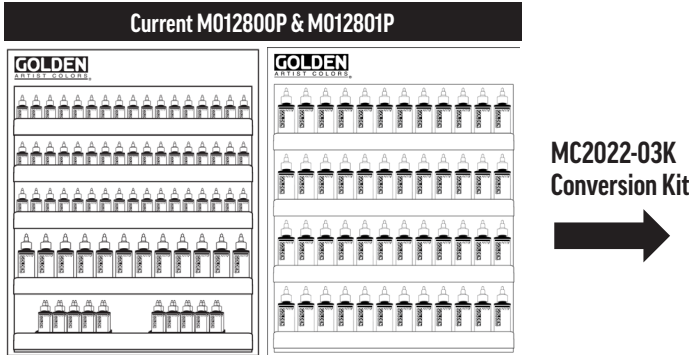

Fluorescent Violet

#8507 Ser 5

Set-Ups and Conversion Kits

ITEM #	NAME	DESCRIPTION	LIST PRICE (US)
M012800P	High Flow 85 Facing 1 oz. Setup	85 colors x 3 deep in 1 oz. Bottles, includes all 37 NEW colors	\$2,465.55
MC2022-01K	Conversion Kit for 1oz/4oz Setup	3 each of 37 NEW High Flow colors plus shelf components and tags	\$1,090.59

ITEM #	NAME	DESCRIPTION	LIST PRICE (US)
M012801P	High Flow 48 Facing 4 oz. Part A	48 colors x 3 deep in 4 oz. Bottles. Includes 10 NEW colors	\$3,645.06
MC2022-02K	Conversion Kit for 4oz Part A	3 each of 10 NEW High Flow colors plus tags to convert your current M012801 setup	\$721.50