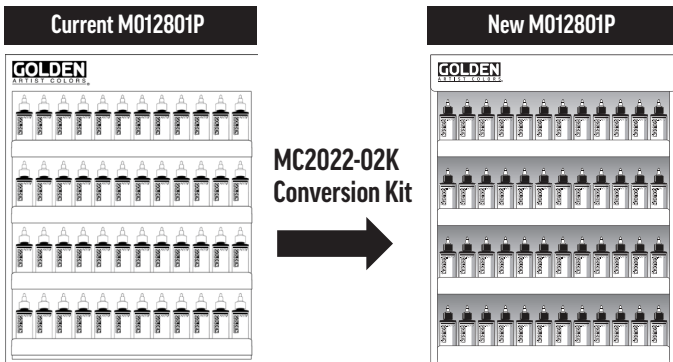

Fluorescent Violet

#8507 Ser 5

Set-Ups and Conversion Kits

ITEM #	NAME	DESCRIPTION	LIST PRICE (US)
M012800P	High Flow 85 Facing 1 oz. Setup	85 colors x 3 deep in 1 oz. Bottles, includes all 37 NEW colors	\$2,465.55
MC2022-01K	Conversion Kit for 1oz/4oz Setup	3 each of 37 NEW High Flow colors plus shelf components and tags	\$1,090.59