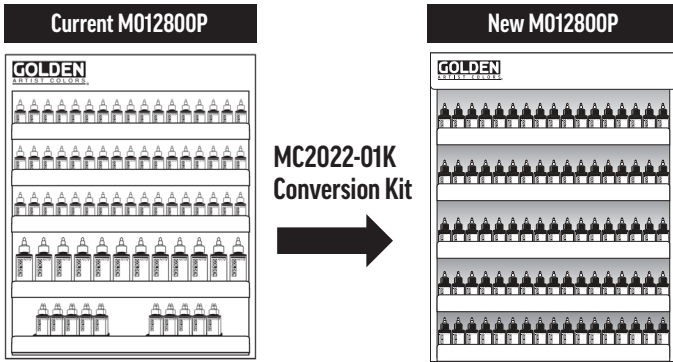

Fluorescent Violet

#8507 Ser 5

Set-Ups and Conversion Kits

ITEM #	NAME	DESCRIPTION	LIST PRICE (US)
M012800P	High Flow 85 Facing 1 oz. Setup	85 colors x 3 deep in 1 oz. Bottles, includes all 37 NEW colors	\$2,465.55
MC2022-01K	Conversion Kit for 1oz/4oz Setup	3 each of 37 NEW High Flow colors plus shelf components and tags	\$1,090.59